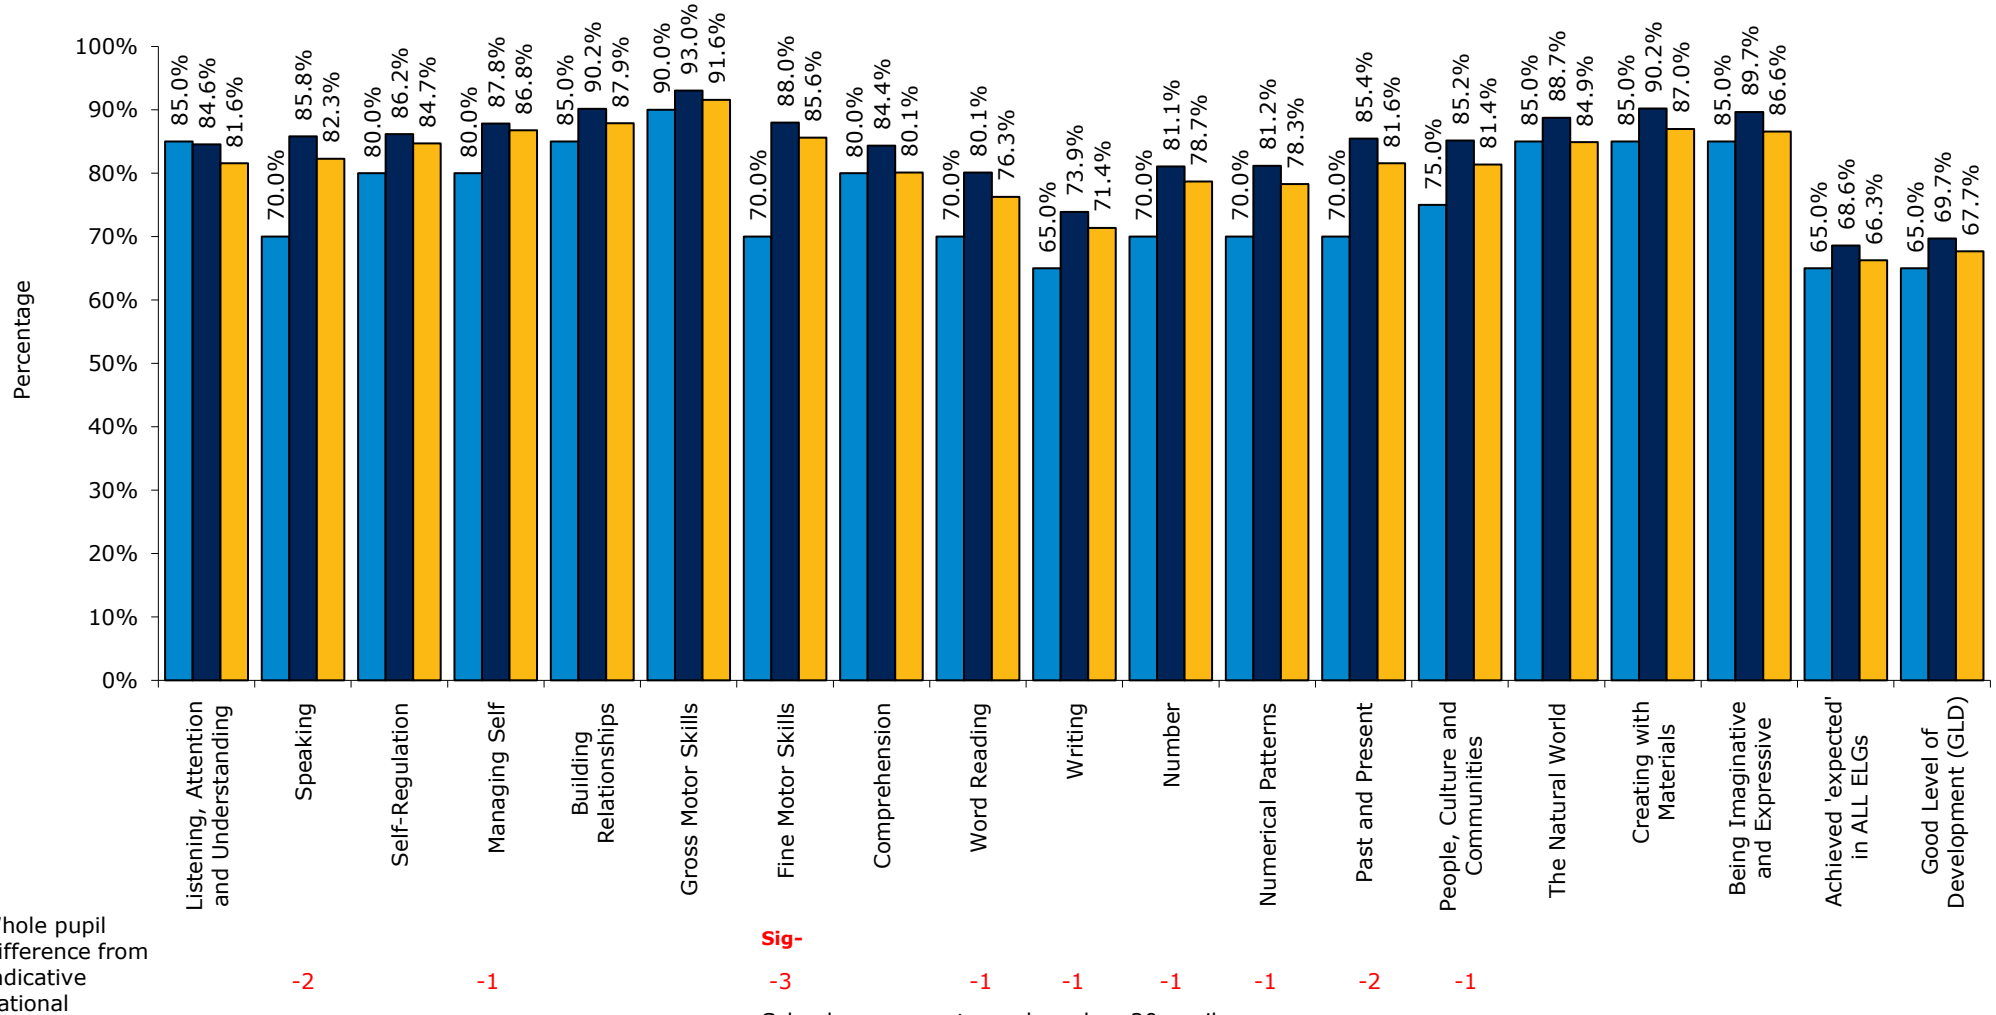

St John's Catholic Primary School, Camborne (DfE: 3463)

Early Years Foundation Stage Profile 2024: Percentage of Pupils Achieving the Expected Level in Each Early Learning Goal

■ School
 ■ Cornwall
 ■ NCER Indicative National

School assessments are based on 20 pupils.

Cornwall LA average includes 5,208 pupils. 'Sig+' or 'Sig-' indicates the school figure is significantly above or below the indicative National average percentage.