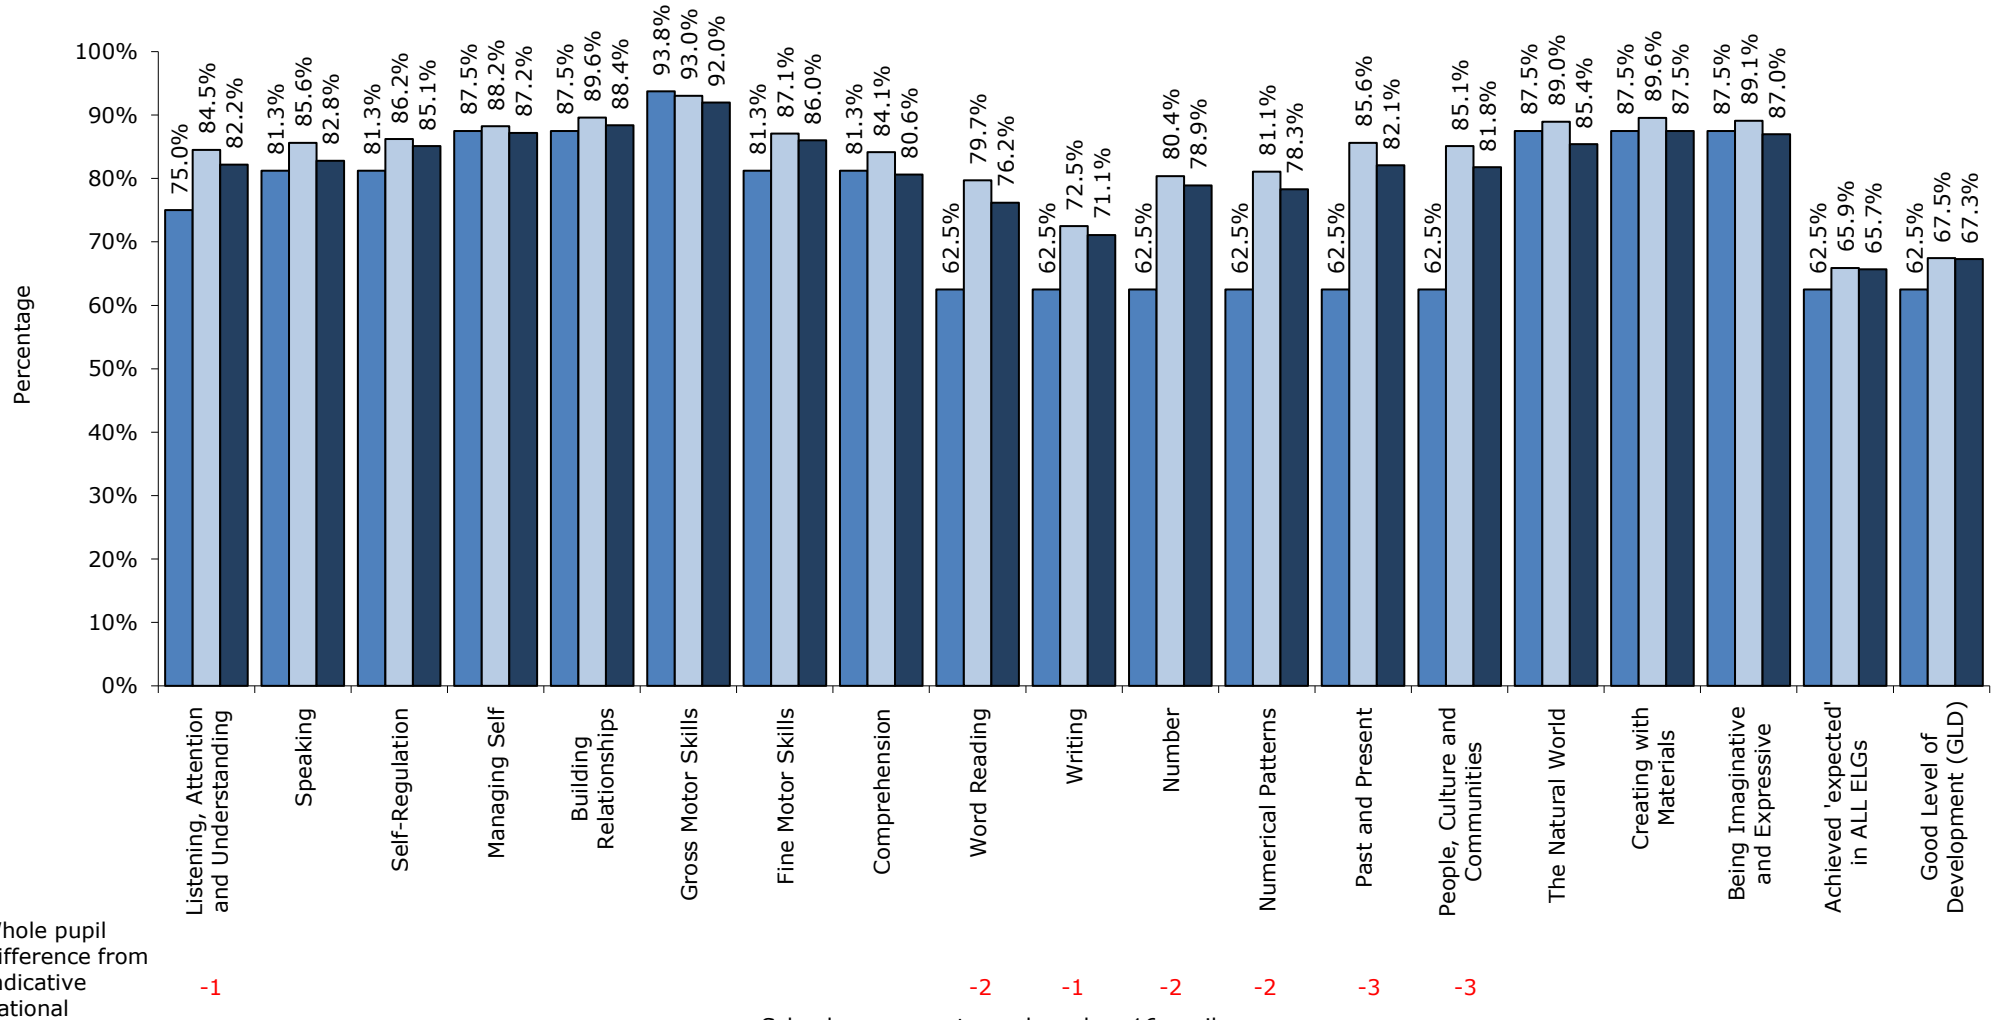

**Early Years Foundation Stage Profile 2023: Percentage of Pupils Achieving the Expected Level in Each Early Learning Goal**

■ School  
 □ Cornwall  
 ■ Indicative National

School assessments are based on 16 pupils.

Cornwall LA average includes 5,340 pupils. 'Sig+' or 'Sig-' indicates the school figure is significantly above or below the indicative National average percentage.